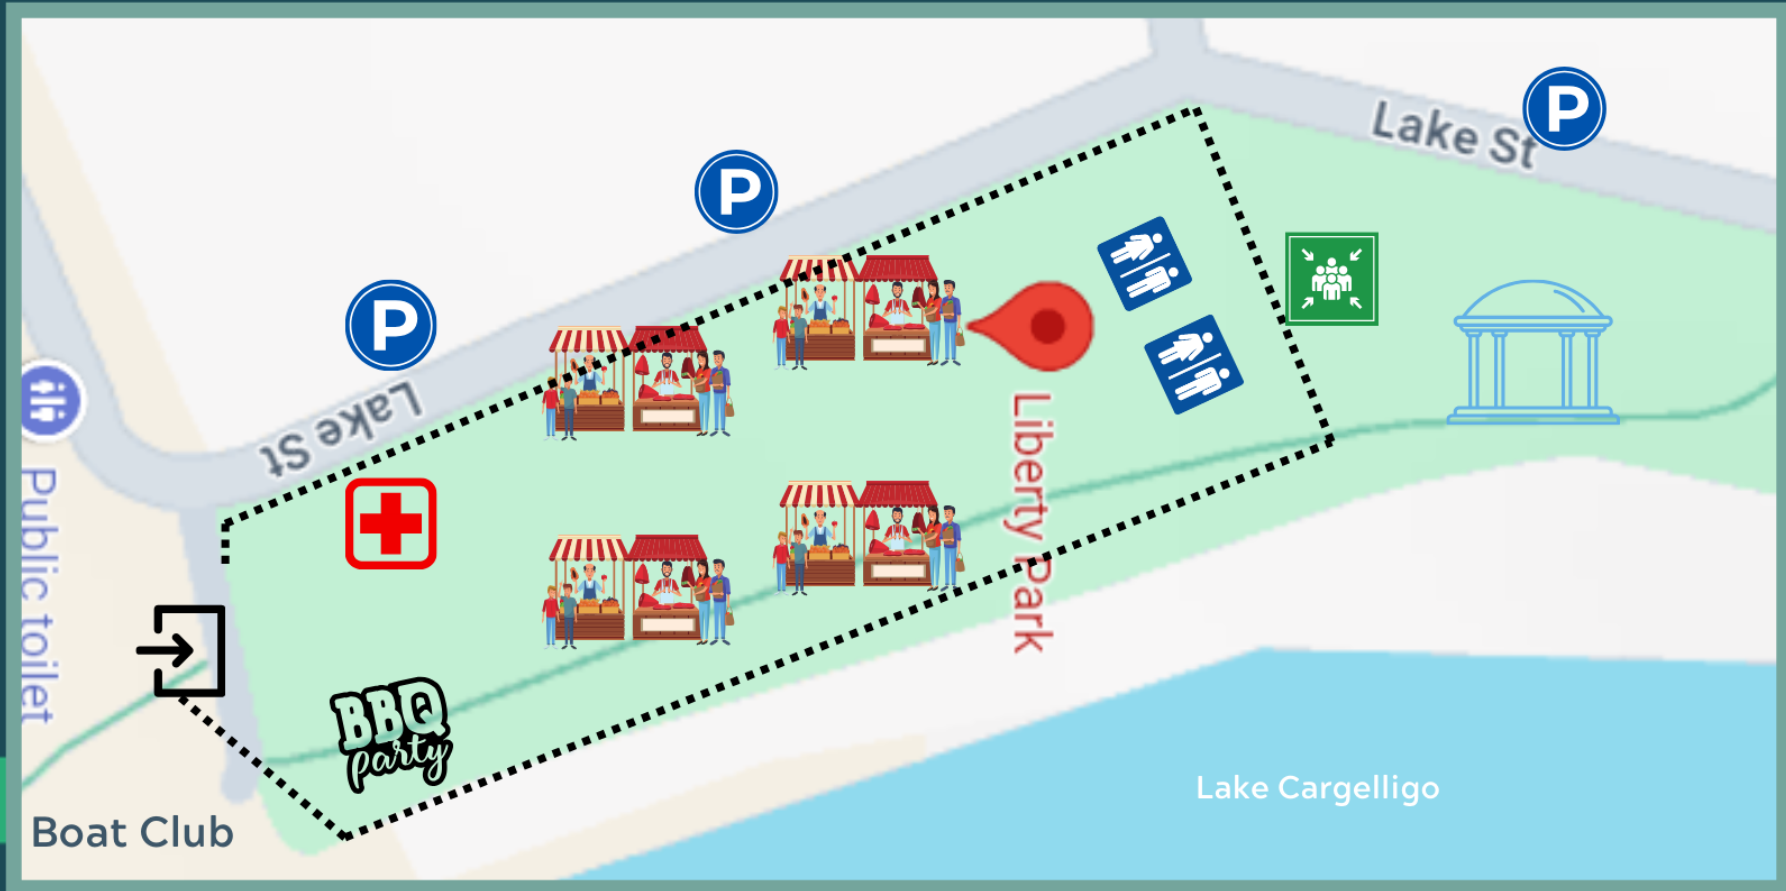

Example site map

LACHLAN SHIRE
COUNCIL
Wiradjuri Country

-  Entry
-  First Aid Facilities
-  Market/Food Stalls
-  Parking
-  Portable toilets
-  Emergency Access
-  Fencing