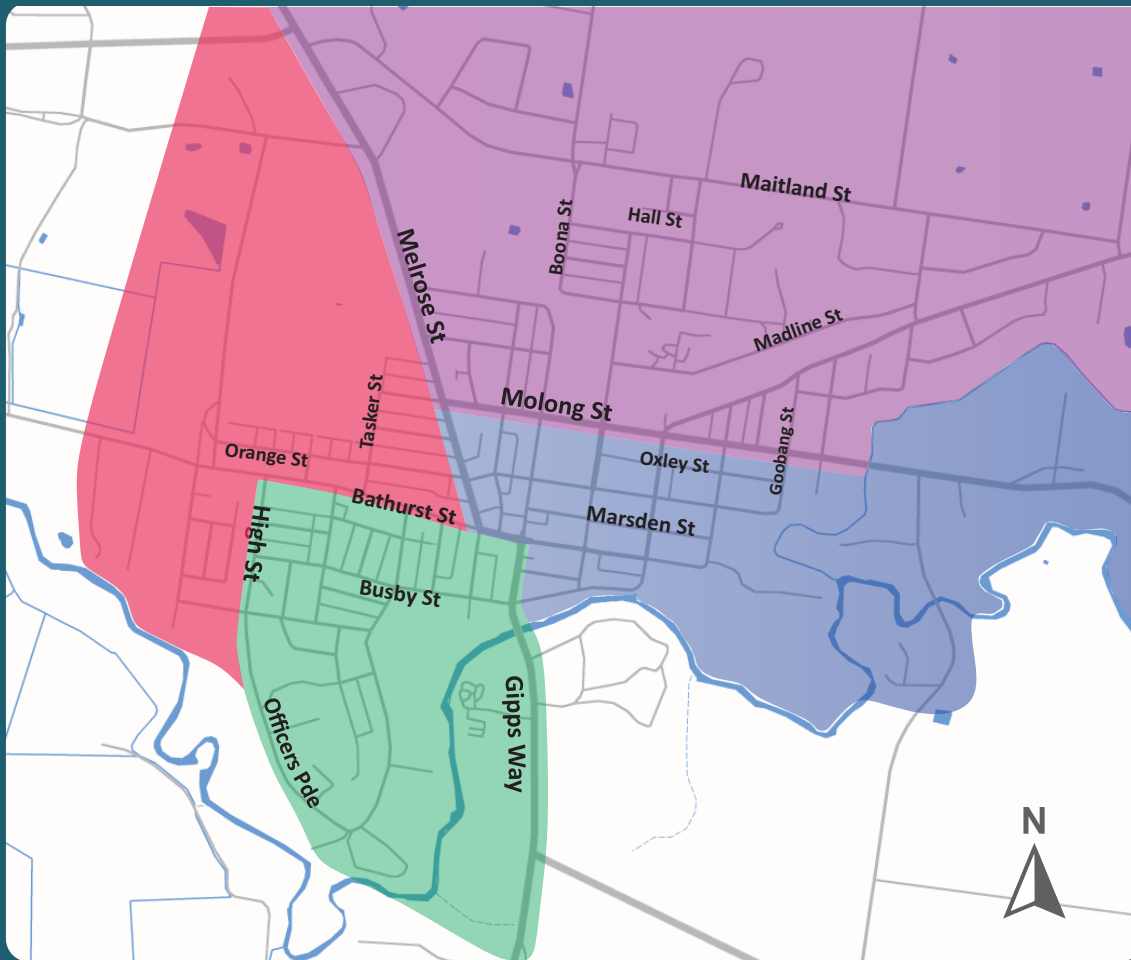

JULY						
S	M	T	W	T	F	S
		1	2	3	4	5
6	7	8	9	10	11	12
13	14	15	16	17	18	19
20	21	22	23	24	25	26
27	28	29	30	31		

AUGUST						
S	M	T	W	T	F	S
					1	2
3	4	5	6	7	8	9
10	11	12	13	14	15	16
17	18	19	20	21	22	23
24	25	26	27	28	29	30
31						

SEPTEMBER						
S	M	T	W	T	F	S
	1	2	3	4	5	6
7	8	9	10	11	12	13
14	15	16	17	18	19	20
21	22	23	24	25	26	27
28	29	30				

OCTOBER						
S	M	T	W	T	F	S
		1	2	3	4	
5	6	7	8	9	10	11
12	13	14	15	16	17	18
19	20	21	22	23	24	25
26	27	28	29	30	31	

NOVEMBER						
S	M	T	W	T	F	S
						1
2	3	4	5	6	7	8
9	10	11	12	13	14	15
16	17	18	19	20	21	22
23	24	25	26	27	28	29

DECEMBER						
S	M	T	W	T	F	S
	1	2	3	4	5	6
7	8	9	10	11	12	13
14	15	16	17	18	19	20
21	22	23	24	25	26	27
28	29	30	31			

Condobolin Waste Collection Map

Use the key below to find your kerbside bin collection day.

Key

- Tuesday Week A
- Wednesday Week A
- Tuesday Week B
- Wednesday Week B
- Roads
- River

**LACHLAN SHIRE
COUNCIL**